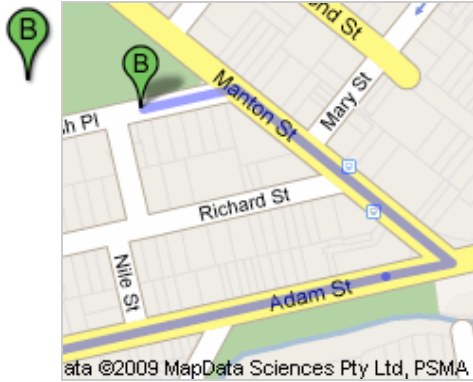

# Directions to 17 Hindmarsh Pl, Hindmarsh SA 5007, Australia

1.6 km – about 3 mins

**Save trees. Go green!**

Download Google Maps on your phone at [google.com/gmm](http://google.com/gmm)

**A** 47 S Rd, Thebarton SA 5031, Australia

1. Head **northwest** on **South Rd** toward **Weber St** go 0.4 km  
total 0.4 km
- ➡** 2. Turn **right** at **Adam St** go 0.8 km  
total 1.2 km  
About 2 mins
- ↶** 3. Turn **left** at **Manton St** go 0.3 km  
total 1.5 km
- ↶** 4. Turn **left** at **Hindmarsh Pl** go 0.1 km  
total 1.6 km  
Destination will be on the left

17 Hindmarsh Pl, Hindmarsh SA 5007, Australia

These directions are for planning purposes only. You may find that construction projects, traffic, weather, or other events may cause conditions to differ from the map results, and you should plan your route accordingly. You must obey all signs or notices regarding your route.