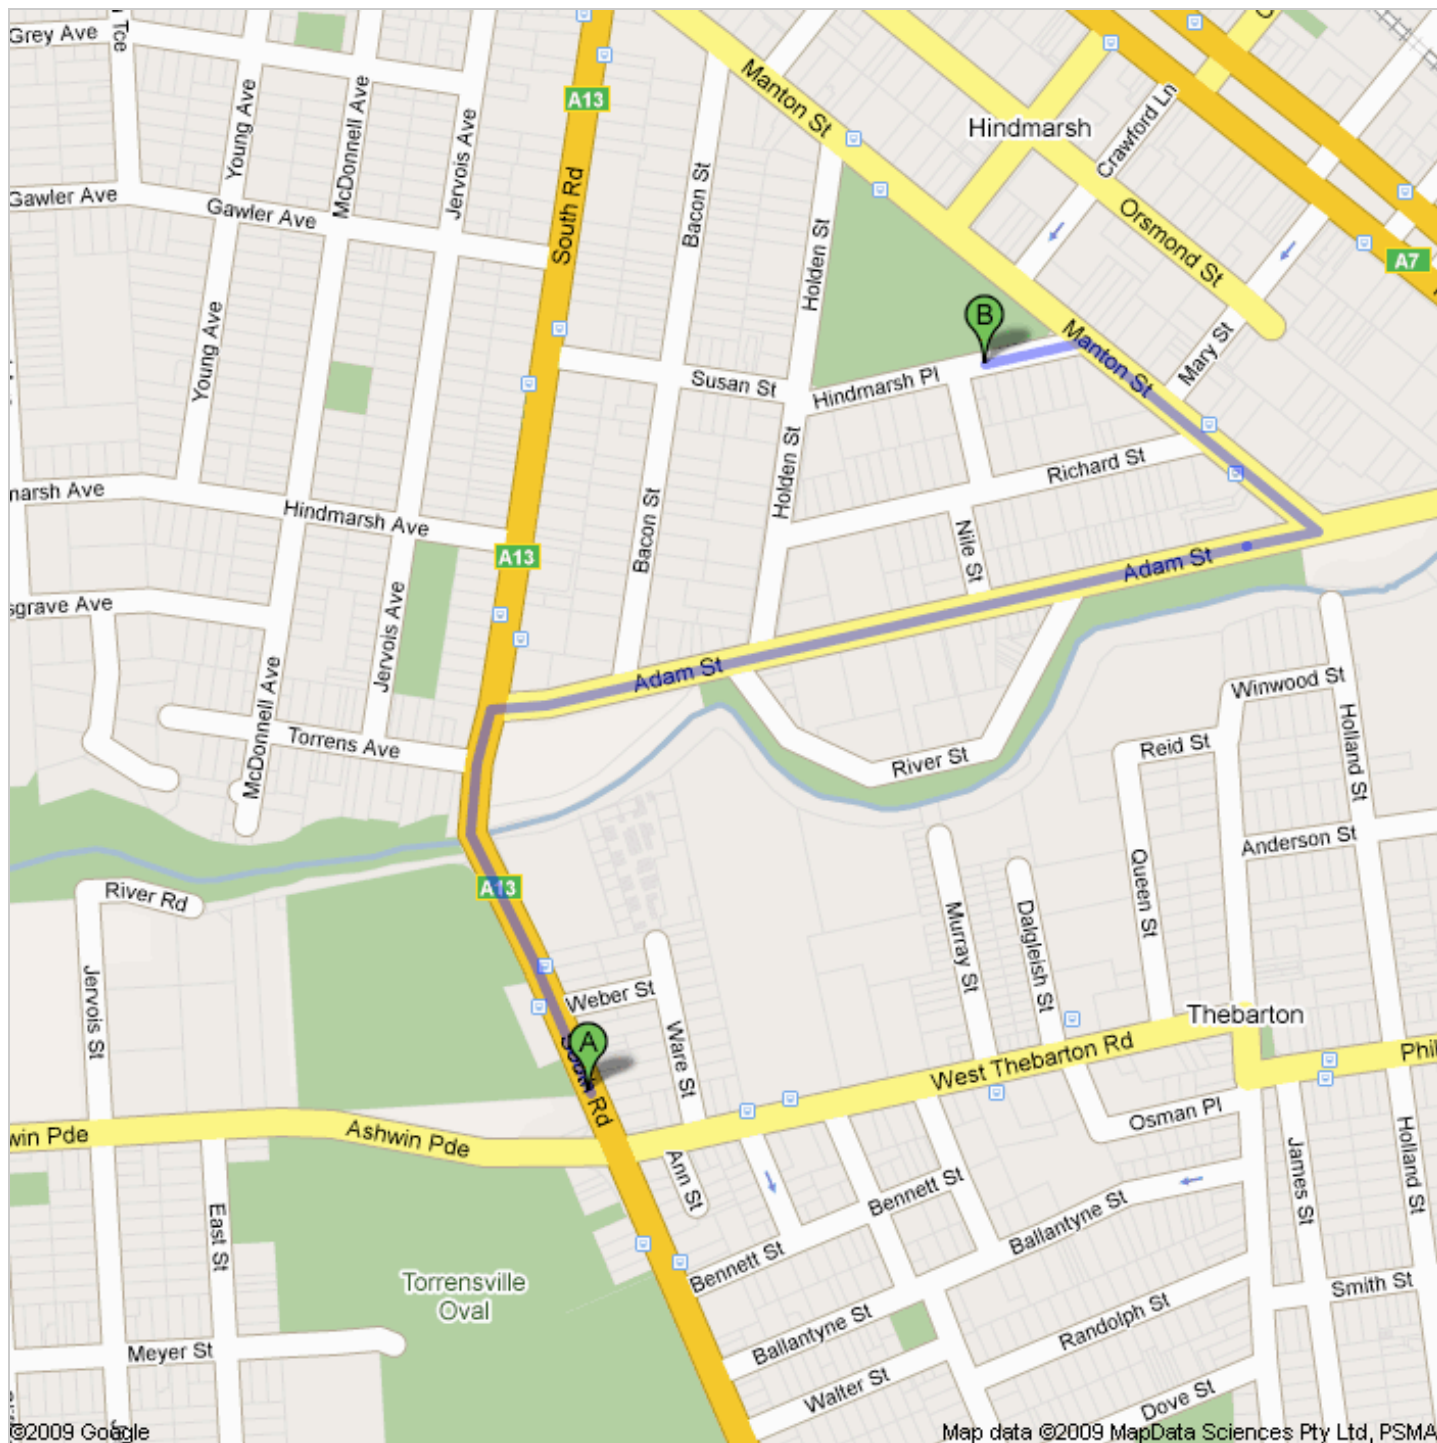

# Directions to 17 Hindmarsh Pl, Hindmarsh SA 5007, Australia

1.6 km – about 3 mins

**Save trees. Go green!**

Download Google Maps on your phone at [google.com/gmm](http://google.com/gmm)

**A** 47 S Rd, Thebarton SA 5031, Australia

1. Head **northwest** on **South Rd** toward **Weber St** go 0.4 km  
total 0.4 km
- ➡** 2. Turn **right** at **Adam St** go 0.8 km  
total 1.2 km  
About 2 mins
- ↶** 3. Turn **left** at **Manton St** go 0.3 km  
total 1.5 km
- ↶** 4. Turn **left** at **Hindmarsh Pl** go 0.1 km  
total 1.6 km  
Destination will be on the left

17 Hindmarsh Pl, Hindmarsh SA 5007, Australia

These directions are for planning purposes only. You may find that construction projects, traffic, weather, or other events may cause conditions to differ from the map results, and you should plan your route accordingly. You must obey all signs or notices regarding your route.